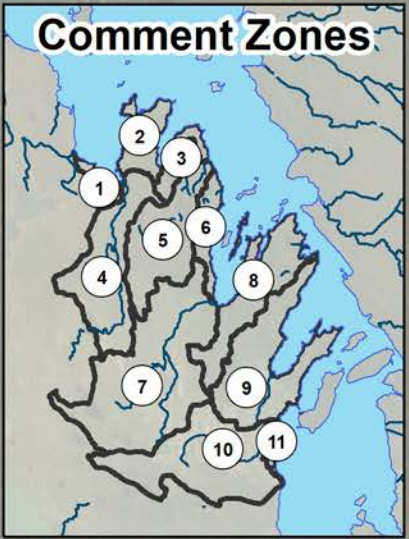

Zone 4: Land Use Designation

Lake Winnipeg

Registered Trapline	Casual Quarry Permit
Community Pastures	Quarry Leases
First Nations Lands	Quarry withdrawals
Protected Areas	Mining Claims
Peat Harvest Licences	Provincial Forests
Mineral Disposition Drill Holes	

Peguis First Nation

Hwy 224