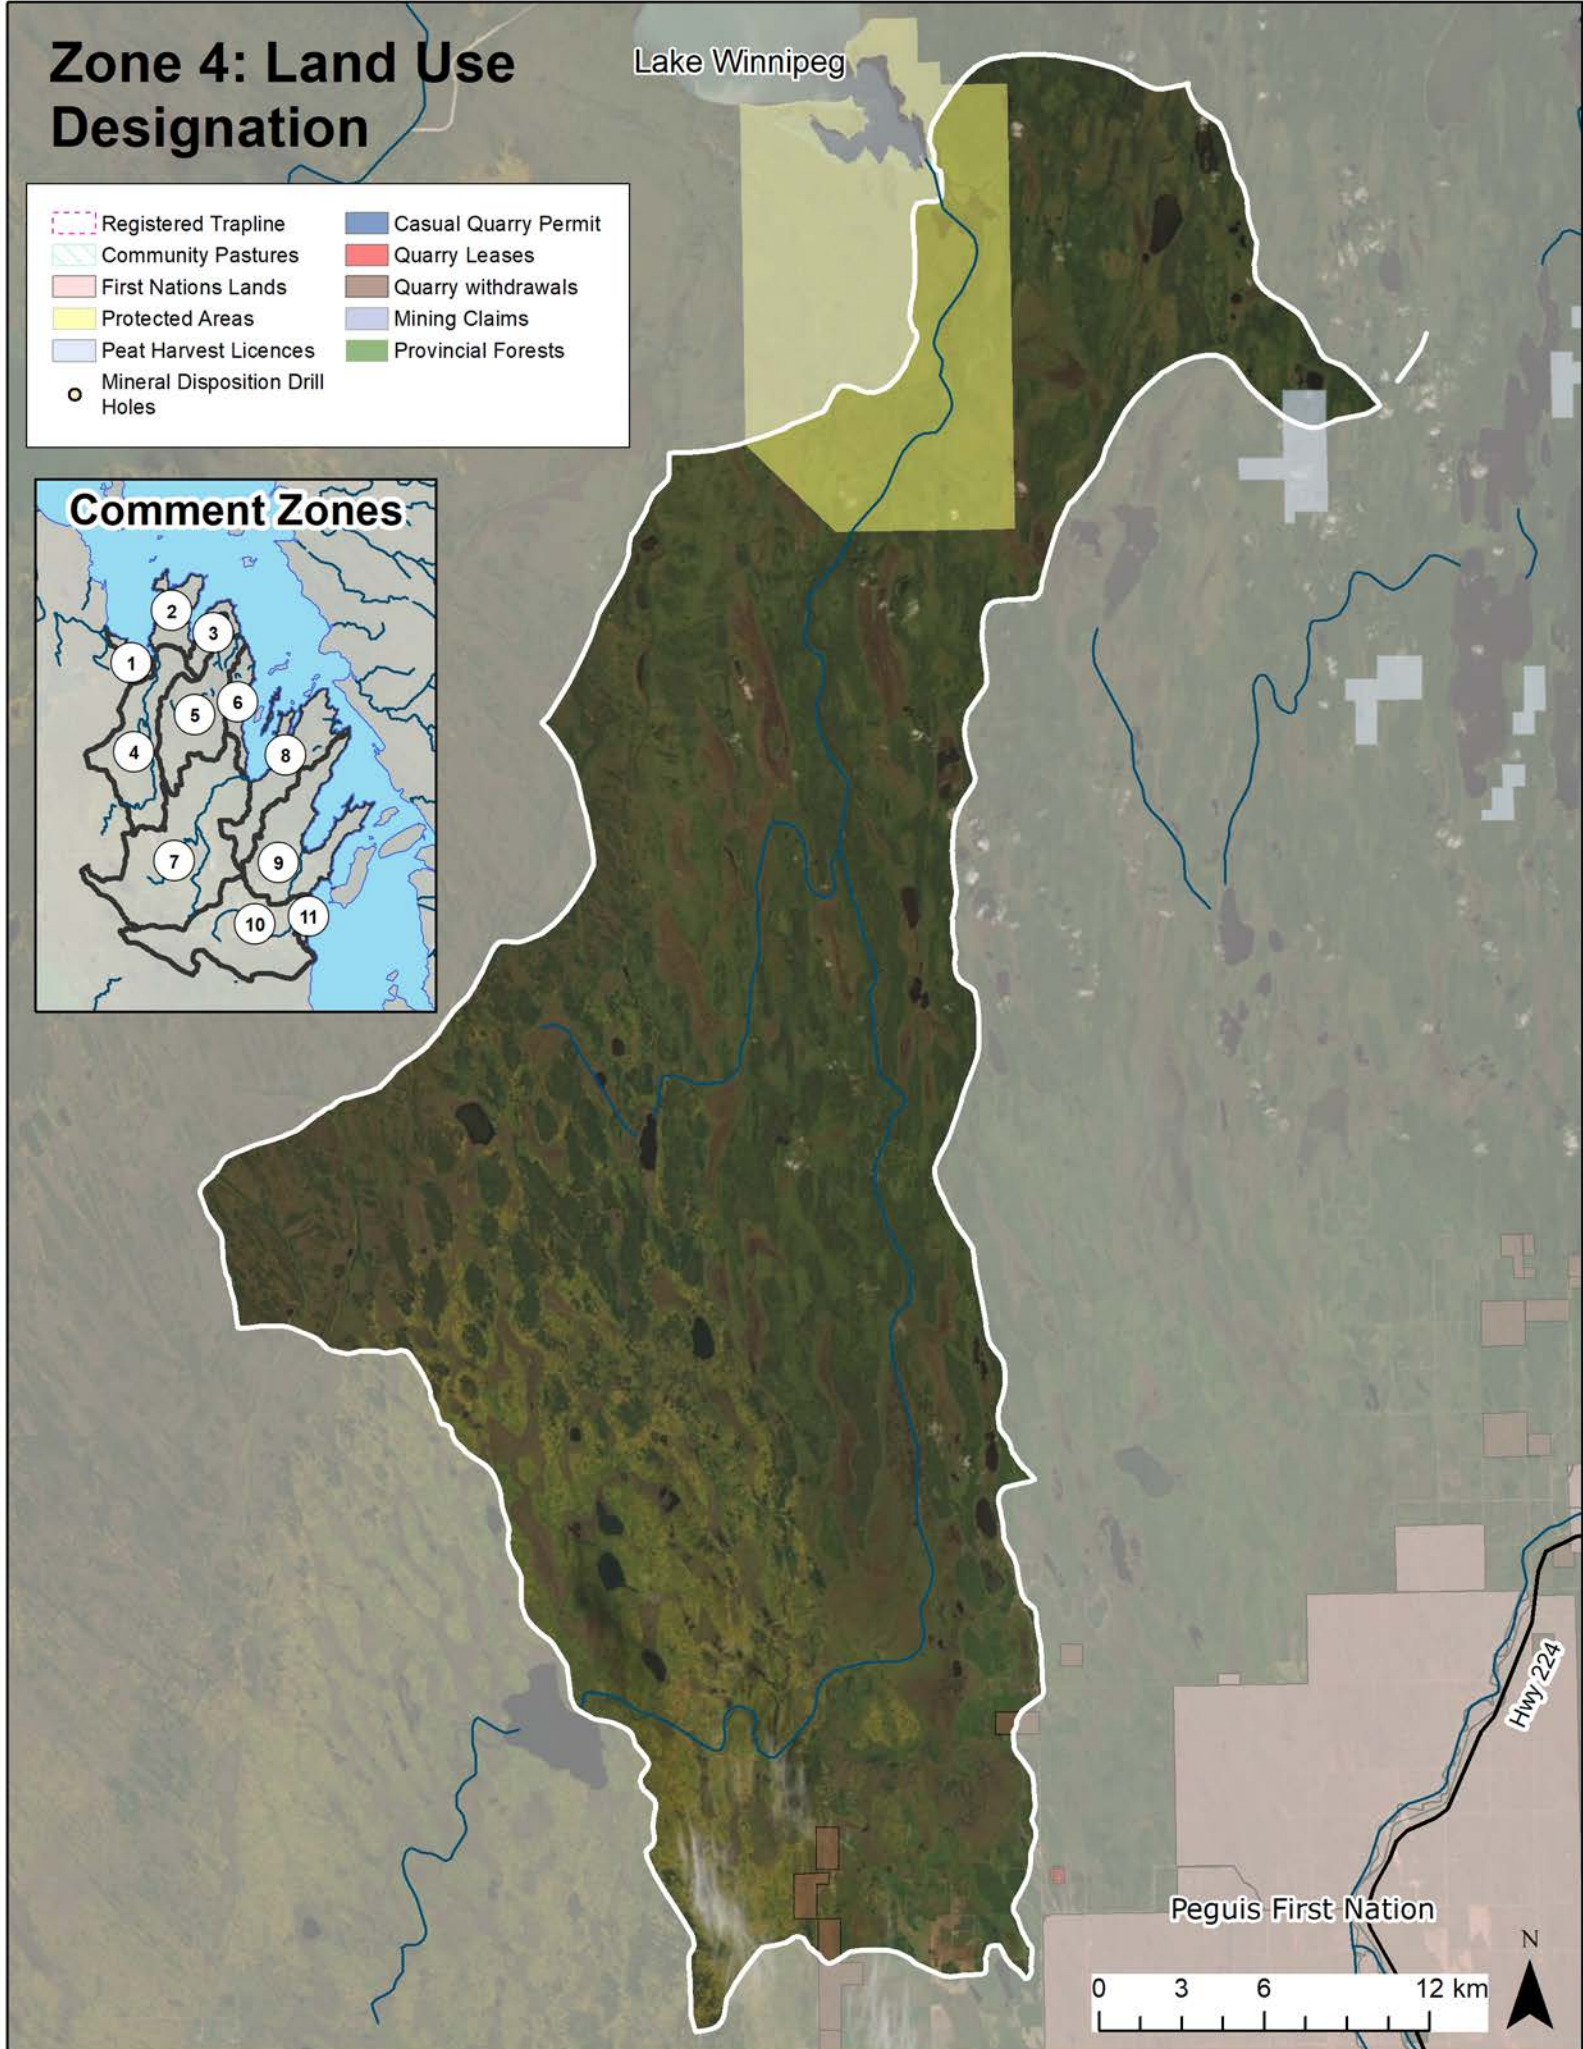

Zone 4: Land Use Designation

Lake Winnipeg

Registered Trapline	Casual Quarry Permit
Community Pastures	Quarry Leases
First Nations Lands	Quarry withdrawals
Protected Areas	Mining Claims
Peat Harvest Licences	Provincial Forests
Mineral Disposition Drill Holes	

Peguis First Nation

Hwy 224